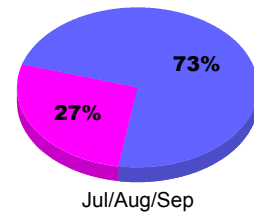

**Membership Results
2012-2013**

**Membership
2011-2012**

| Month | Net Memb Goal | Actual New Memb | Actual Dropped Memb | Gain/Loss of Memb | Gain/Loss of Memb |
|---------------|---------------|-----------------|---------------------|-------------------|-------------------|
| Jul/Aug/Sep | 120 | 81 | -117 | -36 | 66 |
| Totals | 120 | 81 | -117 | -36 | 66 |

Membership Results 2012-2013

Goal, New, Dropped, Gain/Loss

Comparison of Membership Gain/Loss

Current Year Compared to the Previous Year

Gender Comparison 2012-2013

Male Female