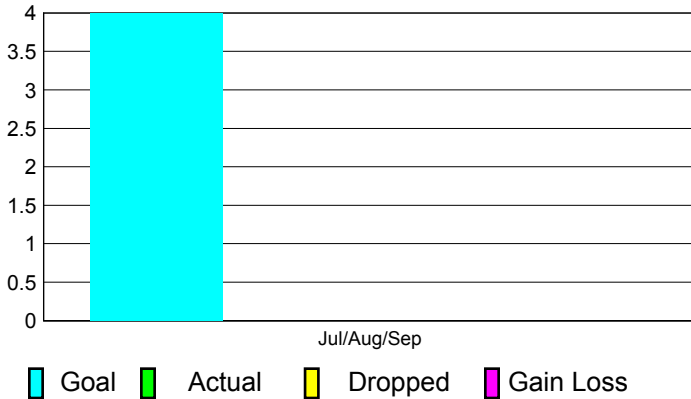

2012-2013 GMT Reports for District (or Undistricted) **District 325A1**

GMT: **SANGEETA JATIA**

Location: **NEPAL**

GMT CA: **6**

CLUBS

**Club Results
2012-2013**

**Clubs
2011-2012**

| Month | New Club Goal | Actual New Clubs | Actual Dropped Clubs | Gain/Loss of Clubs | Gain/Loss of Clubs |
|---------------|---------------|------------------|----------------------|--------------------|--------------------|
| Jul/Aug/Sep | 4 | 0 | 0 | 0 | 3 |
| Totals | 4 | 0 | 0 | 0 | 3 |

Club Results 2012-2013

Goal, New, Dropped, Gain/Loss

Comparison of Club Gain/Loss

Current Year Compared to the Previous Year

YTD Status Quo Clubs 2012-2013

Status Quo Clubs Compared to Status Quo Members

MEMBERSHIP