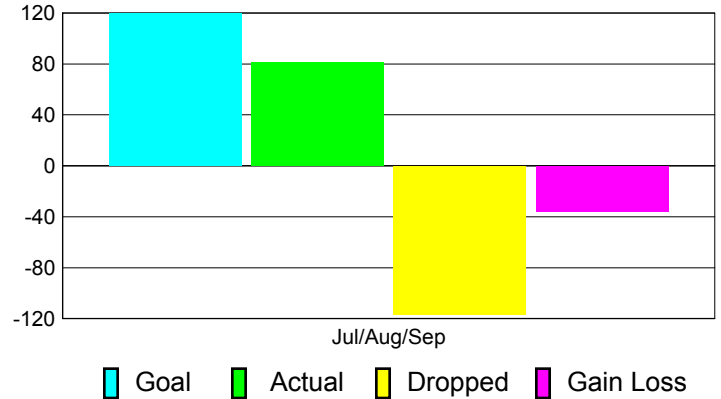

Membership Results 2012-2013

Goal, New, Dropped, Gain/Loss