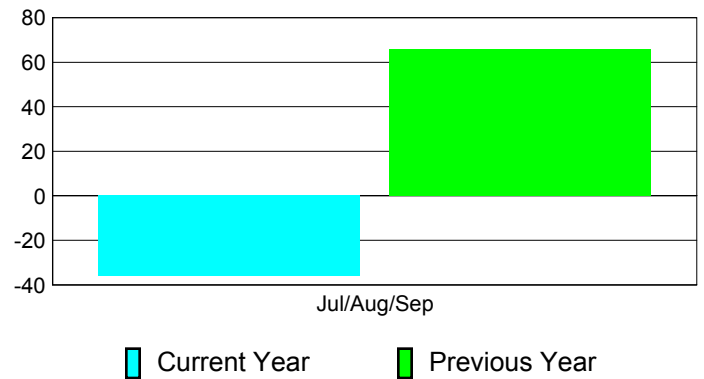

**Membership Results
2012-2013**

**Membership
2011-2012**

| Month | Net Memb Goal | Actual New Memb | Actual Dropped Memb | Gain/Loss of Memb | Gain/Loss of Memb |
|---------------|---------------|-----------------|---------------------|-------------------|-------------------|
| Jul/Aug/Sep | 120 | 81 | -117 | -36 | 66 |
| Totals | 120 | 81 | -117 | -36 | 66 |

Membership Results 2012-2013

Goal, New, Dropped, Gain/Loss

Comparison of Membership Gain/Loss

Current Year Compared to the Previous Year

Gender Comparison 2012-2013

Male Female